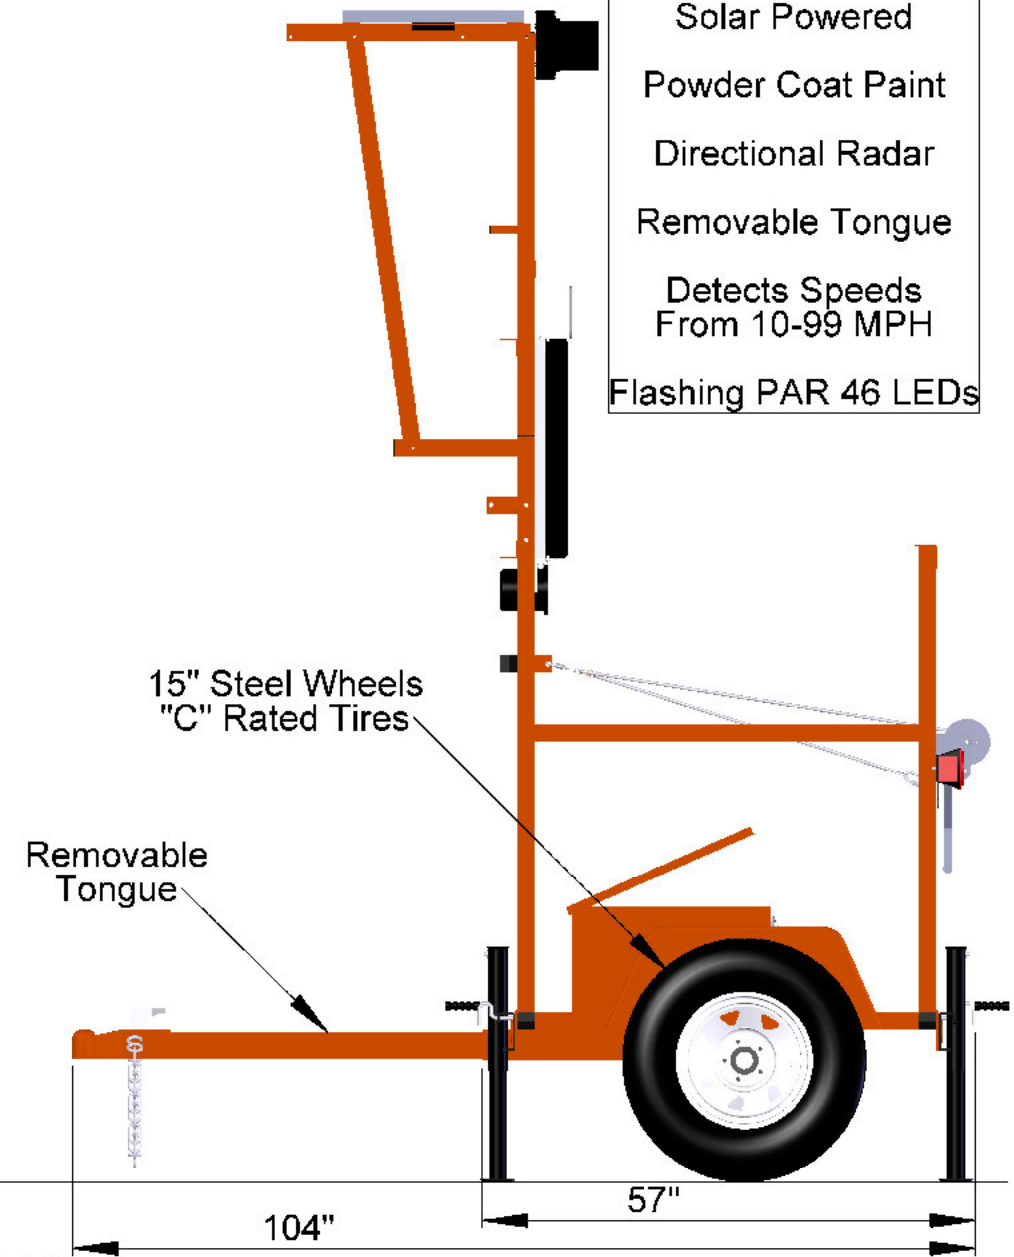

**K & K SYSTEMS, INC.**  
 687 Palmetto Road  
 Tupelo, MS 38801  
 1-888-414-3003 www.k-k-systems.com

- FEATURES**
- 18" Characters
  - 100% Solid State
  - Auto Dim Feature
  - Solar Powered
  - Powder Coat Paint
  - Directional Radar
  - Removable Tongue
  - Detects Speeds From 10-99 MPH
  - Flashing PAR 46 LEDs

**Model 2000WZR18**