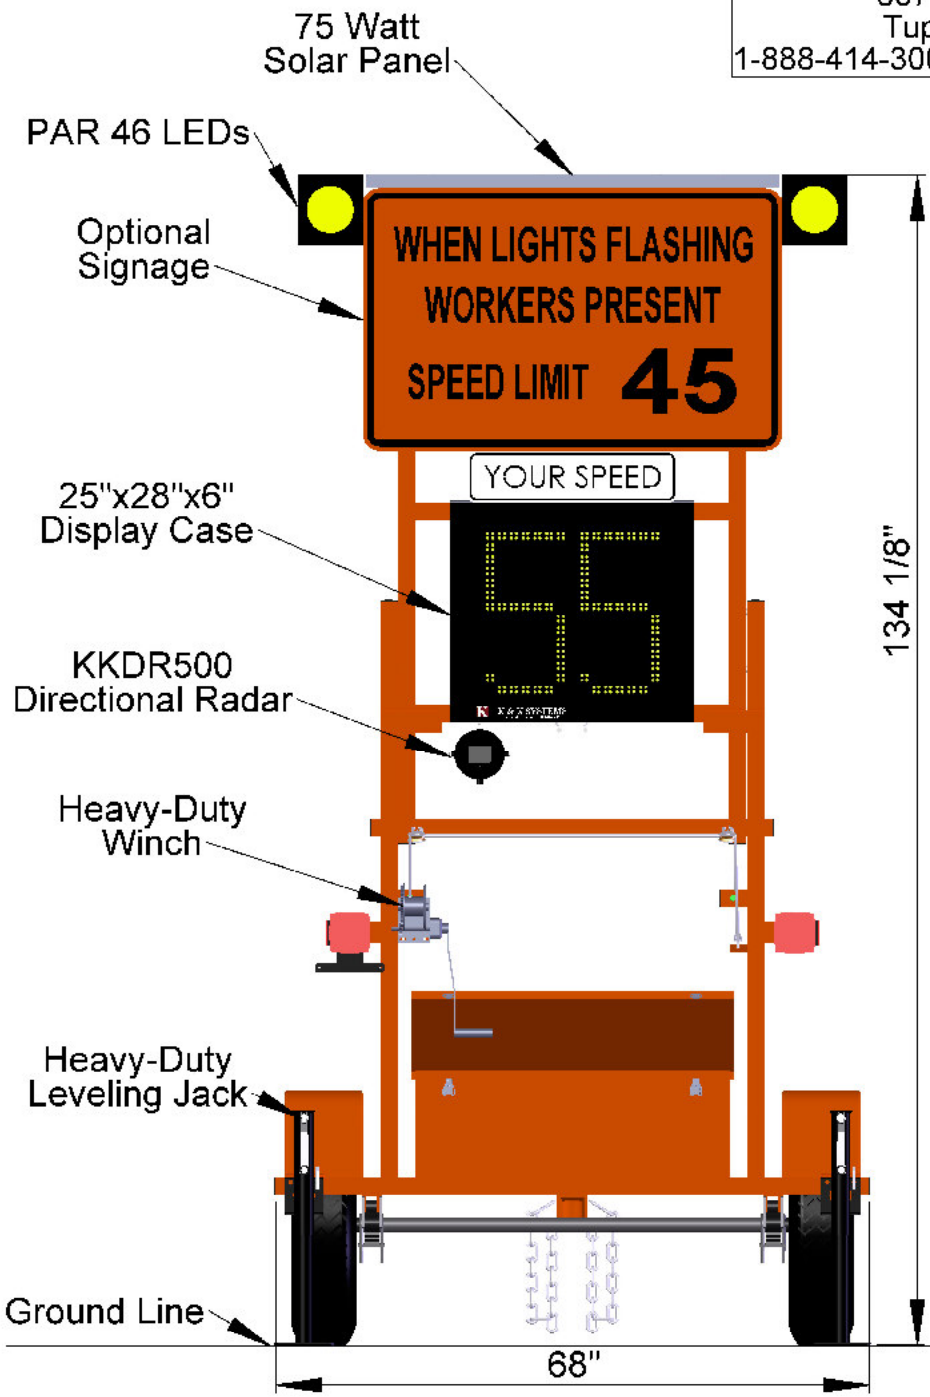

**K & K SYSTEMS, INC.**  
 687 Palmetto Road  
 Tupelo, MS 38801  
 1-888-414-3003 www.k-k-systems.com

- FEATURES**
- 18" Characters
  - 100% Solid State
  - Auto Dim Feature
  - Solar Powered
  - Powder Coat Paint
  - Directional Radar
  - Removable Tongue
  - Detects Speeds From 10-99 MPH
  - Flashing PAR 46 LEDs

**Model 2000WZR18**